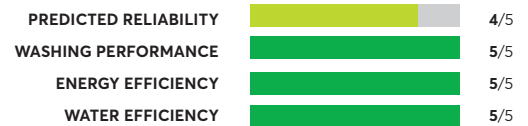

Similar to tested model: Samsung WF45R6300AW

OVERALL SCORE

Maytag MHW6630HW

✔ CR Recommended

OVERALL SCORE

Samsung FlexWash WV60M9900AV

✔ CR Recommended

OVERALL SCORE

Electrolux ELFW7637AT

✔ CR Recommended

OVERALL SCORE

Samsung WF50A8800AV

✔ CR Recommended

OVERALL SCORE

Maytag MHW5630HW

OVERALL SCORE