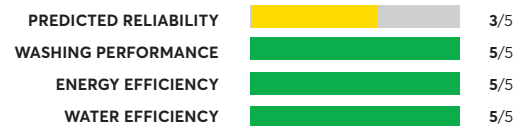

OVERALL SCORE

Whirlpool WFW9620HC

OVERALL SCORE

Whirlpool WFW5605MW

OVERALL SCORE

Whirlpool WFW560CHW

Similar to tested model: Whirlpool WFW862CHC

OVERALL SCORE

Whirlpool WFW862CHC

OVERALL SCORE

GE Profile PFW950SPTDS

OVERALL SCORE

Electrolux ELFW7437AW

OVERALL SCORE

56 Rated Models

(as of September 2023)