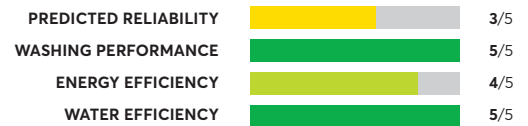

OVERALL SCORE

Whirlpool WFW6620HW

OVERALL SCORE

GE GFW550SSNWW

Similar to tested model: GE GFW650SSNWW

OVERALL SCORE

56 Rated Models

(as of September 2023)

GE GFW650SSNWW

OVERALL SCORE

Electrolux EFLW427UIW

OVERALL SCORE

GE GFW850SPNRS ¹

OVERALL SCORE

Whirlpool WFW8620HC

Similar to tested model: Whirlpool WFW9620HC

OVERALL SCORE

Whirlpool WFW9620HC

OVERALL SCORE

Whirlpool WFW5605MW

OVERALL SCORE

Whirlpool WFW560CHW

Similar to tested model: Whirlpool WFW862CHC

OVERALL SCORE