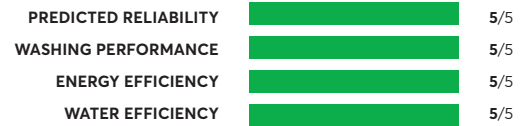

OVERALL SCORE

LG WM6500HWA

✔ CR Recommended

OVERALL SCORE

LG WM5500HWA

✔ CR Recommended

OVERALL SCORE

56 Rated Models

(as of September 2023)

LG WM8100HVA

✔ CR Recommended

OVERALL SCORE

LG WM4200HWA

✔ CR Recommended

Similar to tested model: LG WM4500HBA

OVERALL SCORE

LG WM4500HBA

✔ CR Recommended

OVERALL SCORE

Samsung WF50A8500AV

✔ CR Recommended

OVERALL SCORE

LG WM6700HBA

✔ CR Recommended

OVERALL SCORE

Electrolux EFLS627UTT

✔ CR Recommended

OVERALL SCORE

LG WM3470CW

✔ CR Recommended

OVERALL SCORE

Samsung FlexWash WV60A9900AV