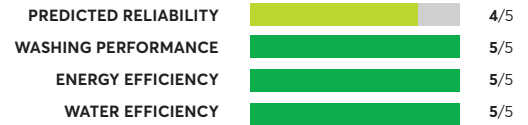

✔ CR Recommended

OVERALL SCORE

Speed Queen FR7005WN

✔ CR Recommended

OVERALL SCORE

Samsung WF45R6100AW

✔ CR Recommended

Similar to tested model: Samsung WF45R6300AW

OVERALL SCORE

56 Rated Models

(as of September 2023)

Samsung WF45R6300AW

✔ CR Recommended

OVERALL SCORE

Samsung WF45T6200AW

✔ CR Recommended

Similar to tested model: Samsung WF45R6300AW

OVERALL SCORE

Maytag MHW6630HW

✔ CR Recommended

OVERALL SCORE

Samsung FlexWash WV60M9900AV

✔ CR Recommended

OVERALL SCORE