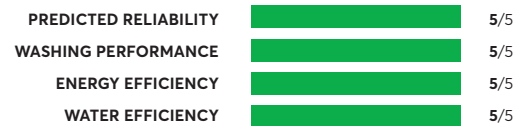

OVERALL SCORE

LG WM6500HWA

✔ CR Recommended

OVERALL SCORE

LG WM5500HWA

✔ CR Recommended

OVERALL SCORE

56 Rated Models