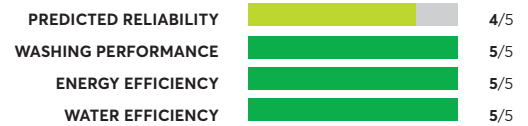

LG WM4500HBA

✔ CR Recommended

OVERALL SCORE

Samsung WF50A8500AV

✔ CR Recommended

OVERALL SCORE

LG WM6700HBA

✔ CR Recommended

OVERALL SCORE

Electrolux EFLS627UTT

✔ CR Recommended

OVERALL SCORE

LG WM3470CW

✔ CR Recommended

OVERALL SCORE

Samsung FlexWash WV60A9900AV