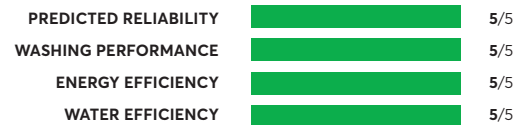

For the latest ratings and information, visit [CR.org](https://www.crisp.org)

56 Rated Models
(as of September 2023)

LG WM3900HWA

✔ CR Recommended

OVERALL SCORE

LG WM4000HWA

✔ CR Recommended

Similar to tested model: LG WM3900HWA

OVERALL SCORE

LG WM3400CW

✔ CR Recommended

Similar to tested model: LG WM3500CW

OVERALL SCORE

LG WM8900HBA

✔ CR Recommended

OVERALL SCORE

LG WM3600HWA

✔ CR Recommended

OVERALL SCORE

LG Signature WM9500HKA¹

✔ CR Recommended

OVERALL SCORE

LG WM3997HWA

✔ CR Recommended