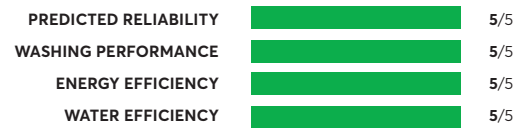

For the latest ratings and information, visit [CR.org](https://www.crisp.org)

56 Rated Models
(as of September 2023)

LG WM3900HWA

✔ CR Recommended

OVERALL SCORE

LG WM4000HWA

✔ CR Recommended

Similar to tested model: LG WM3900HWA

OVERALL SCORE

LG WM3400CW

✔ CR Recommended

Similar to tested model: LG WM3500CW

OVERALL SCORE

LG WM8900HBA

✔ CR Recommended

OVERALL SCORE