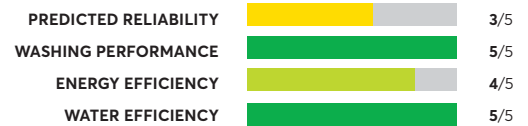

Electrolux ELFW7637AT

✔ CR Recommended

OVERALL SCORE

Samsung WF50A8800AV

✔ CR Recommended

OVERALL SCORE

Maytag MHW5630HW

OVERALL SCORE

Maytag MHW8630HC

OVERALL SCORE

Electrolux ELFW7537AW

OVERALL SCORE

Samsung WF45B6300AW

OVERALL SCORE

56 Rated Models

(as of September 2023)