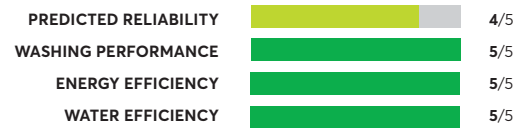

Maytag MHW8630HC

OVERALL SCORE

Electrolux ELFW7537AW

OVERALL SCORE

Samsung WF45B6300AW

OVERALL SCORE

56 Rated Models

(as of September 2023)

Samsung WF45T6000AW

OVERALL SCORE

Samsung WF50A8600AE

OVERALL SCORE

Samsung BESPOKE WF53BB8700AT

OVERALL SCORE

Samsung WF46BG6500AV

OVERALL SCORE

Samsung WF50BG8300AE

OVERALL SCORE

Samsung FlexWash WV55M9600AW

OVERALL SCORE

Samsung BESPOKE WF53BB8900AT

OVERALL SCORE

Whirlpool WFW5620HW

Similar to tested model: Whirlpool WFW6620HW