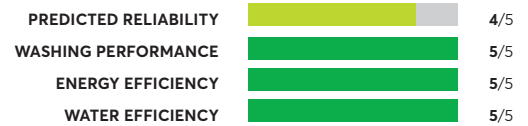

LG WM4500HBA

✔ CR Recommended

OVERALL SCORE

Samsung WF50A8500AV

✔ CR Recommended

OVERALL SCORE

LG WM6700HBA

✔ CR Recommended

OVERALL SCORE

Electrolux EFLS627UTT

✔ CR Recommended

OVERALL SCORE

LG WM3470CW

✔ CR Recommended

OVERALL SCORE

Samsung FlexWash WV60A9900AV

✔ CR Recommended

OVERALL SCORE

Speed Queen FR7005WN

✔ CR Recommended

OVERALL SCORE

Samsung WF45R6100AW

✔ CR Recommended

Similar to tested model: Samsung WF45R6300AW