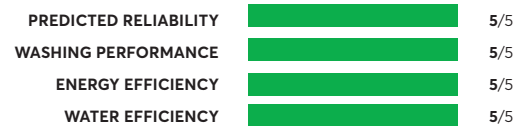

OVERALL SCORE

LG WM6500HWA

✔ CR Recommended

OVERALL SCORE

LG WM5500HWA

✔ CR Recommended

OVERALL SCORE

56 Rated Models

(as of September 2023)

LG WM8100HVA

✔ CR Recommended

OVERALL SCORE

LG WM4200HWA

✔ CR Recommended

Similar to tested model: LG WM4500HBA

OVERALL SCORE

LG WM4500HBA

✔ CR Recommended

OVERALL SCORE

Samsung WF50A8500AV

✔ CR Recommended

OVERALL SCORE

LG WM6700HBA

✔ CR Recommended

OVERALL SCORE

Electrolux EFLS627UTT

✔ CR Recommended

OVERALL SCORE

LG WM3470CW

✔ CR Recommended

OVERALL SCORE

Samsung FlexWash WV60A9900AV