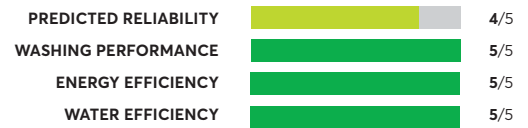

Maytag MHW8630HC

OVERALL SCORE

Electrolux ELFW7537AW

OVERALL SCORE

Samsung WF45B6300AW

OVERALL SCORE

56 Rated Models

(as of September 2023)

Samsung WF45T6000AW

OVERALL SCORE

Samsung WF50A8600AE

OVERALL SCORE

Samsung BESPOKE WF53BB8700AT

OVERALL SCORE

Samsung WF46BG6500AV

OVERALL SCORE

Samsung WF50BG8300AE

OVERALL SCORE

Samsung FlexWash WV55M9600AW

OVERALL SCORE

Samsung BESPOKE WF53BB8900AT

OVERALL SCORE

Whirlpool WFW5620HW

Similar to tested model: Whirlpool WFW6620HW