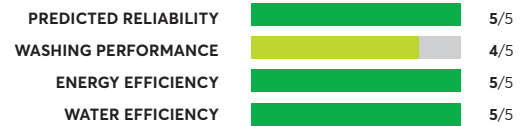

OVERALL SCORE

LG WM3400CW

✔ CR Recommended

Similar to tested model: LG WM3500CW

OVERALL SCORE

LG WM8900HBA

✔ CR Recommended

OVERALL SCORE

LG WM3600HWA

✔ CR Recommended

OVERALL SCORE

LG Signature WM9500HKA¹

✔ CR Recommended

OVERALL SCORE

LG WM3997HWA

✔ CR Recommended

OVERALL SCORE

LG WM6500HWA

✔ CR Recommended

OVERALL SCORE

LG WM5500HWA

✔ CR Recommended

OVERALL SCORE

56 Rated Models