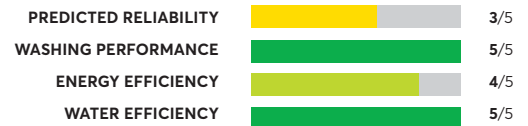

OVERALL SCORE

Whirlpool WFW6620HW

OVERALL SCORE

GE GFW550SSNWW

Similar to tested model: GE GFW650SSNWW

OVERALL SCORE

56 Rated Models

(as of September 2023)

GE GFW650SSNWW

OVERALL SCORE

Electrolux EFLW427UIW

OVERALL SCORE

GE GFW850SPNRS ¹

OVERALL SCORE

Whirlpool WFW8620HC

Similar to tested model: Whirlpool WFW9620HC

OVERALL SCORE

Whirlpool WFW9620HC

OVERALL SCORE

Whirlpool WFW5605MW

OVERALL SCORE

Whirlpool WFW560CHW

Similar to tested model: Whirlpool WFW862CHC

OVERALL SCORE