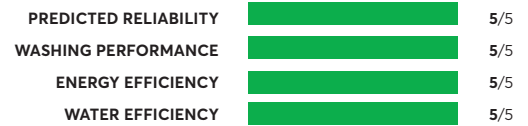

LG WM4500HBA

✔ CR Recommended

OVERALL SCORE

Samsung WF50A8500AV

✔ CR Recommended

OVERALL SCORE

LG WM6700HBA

✔ CR Recommended

OVERALL SCORE

Electrolux EFLS627UTT

✔ CR Recommended

OVERALL SCORE

LG WM3470CW

✔ CR Recommended

OVERALL SCORE

Samsung FlexWash WV60A9900AV