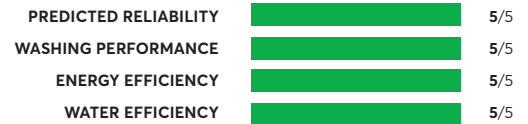

For the latest ratings and information, visit [CR.org](https://www.crisp.org)

56 Rated Models
(as of September 2023)

LG WM3900HWA

✔ CR Recommended

OVERALL SCORE

LG WM4000HWA

✔ CR Recommended

Similar to tested model: LG WM3900HWA

OVERALL SCORE

LG WM3400CW

✔ CR Recommended

Similar to tested model: LG WM3500CW

OVERALL SCORE

LG WM8900HBA

✔ CR Recommended

OVERALL SCORE