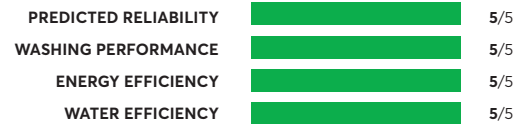

OVERALL SCORE

LG WM3400CW

✔ CR Recommended

Similar to tested model: LG WM3500CW

OVERALL SCORE

LG WM8900HBA

✔ CR Recommended

OVERALL SCORE

LG WM3600HWA

✔ CR Recommended

OVERALL SCORE

LG Signature WM9500HKA¹

✔ CR Recommended

OVERALL SCORE

LG WM3997HWA

✔ CR Recommended

OVERALL SCORE

LG WM6500HWA

✔ CR Recommended

OVERALL SCORE

LG WM5500HWA

✔ CR Recommended

OVERALL SCORE

56 Rated Models