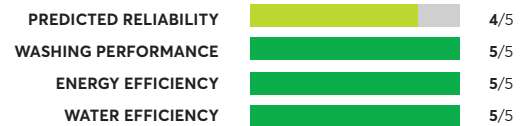

Electrolux ELFW7637AT

✔ CR Recommended

OVERALL SCORE

Samsung WF50A8800AV

✔ CR Recommended

OVERALL SCORE

Maytag MHW5630HW

OVERALL SCORE

Maytag MHW8630HC

OVERALL SCORE

Electrolux ELFW7537AW

OVERALL SCORE

Samsung WF45B6300AW

OVERALL SCORE

56 Rated Models

(as of September 2023)

Samsung WF45T6000AW

OVERALL SCORE

Samsung WF50A8600AE

OVERALL SCORE

Samsung BESPOKE WF53BB8700AT

OVERALL SCORE

Samsung WF46BG6500AV

OVERALL SCORE