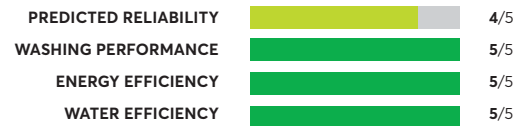

✔ CR Recommended

OVERALL SCORE

Speed Queen FR7005WN

✔ CR Recommended

OVERALL SCORE

Samsung WF45R6100AW

✔ CR Recommended

Similar to tested model: Samsung WF45R6300AW

OVERALL SCORE

56 Rated Models

(as of September 2023)

Samsung WF45R6300AW

✔ CR Recommended

OVERALL SCORE

Samsung WF45T6200AW

✔ CR Recommended

Similar to tested model: Samsung WF45R6300AW

OVERALL SCORE

Maytag MHW6630HW

✔ CR Recommended

OVERALL SCORE

Samsung FlexWash WV60M9900AV

✔ CR Recommended

OVERALL SCORE