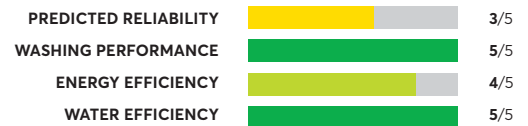

Electrolux ELFW7637AT

✔ CR Recommended

OVERALL SCORE

Samsung WF50A8800AV

✔ CR Recommended

OVERALL SCORE

Maytag MHW5630HW

OVERALL SCORE

Maytag MHW8630HC

OVERALL SCORE

Electrolux ELFW7537AW

OVERALL SCORE

Samsung WF45B6300AW

OVERALL SCORE

56 Rated Models

(as of September 2023)