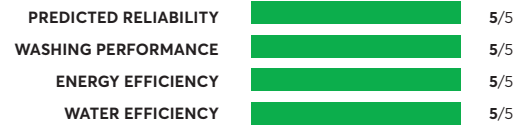

For the latest ratings and information, visit [CR.org](https://www.crisp.org)

56 Rated Models
(as of September 2023)

LG WM3900HWA

✔ CR Recommended

OVERALL SCORE

LG WM4000HWA

✔ CR Recommended

Similar to tested model: LG WM3900HWA

OVERALL SCORE

LG WM3400CW

✔ CR Recommended

Similar to tested model: LG WM3500CW

OVERALL SCORE

LG WM8900HBA

✔ CR Recommended

OVERALL SCORE

LG WM3600HWA

✔ CR Recommended

OVERALL SCORE

LG Signature WM9500HKA¹

✔ CR Recommended

OVERALL SCORE

LG WM3997HWA

✔ CR Recommended