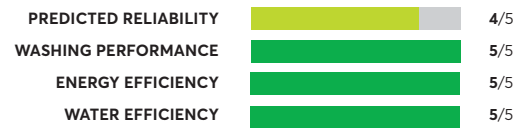

Maytag MHW8630HC

OVERALL SCORE

Electrolux ELFW7537AW

OVERALL SCORE

Samsung WF45B6300AW

OVERALL SCORE

56 Rated Models

(as of September 2023)

Samsung WF45T6000AW

OVERALL SCORE

Samsung WF50A8600AE

OVERALL SCORE

Samsung BESPOKE WF53BB8700AT

OVERALL SCORE

Samsung WF46BG6500AV

OVERALL SCORE

Samsung WF50BG8300AE

OVERALL SCORE

Samsung FlexWash WV55M9600AW

OVERALL SCORE

Samsung BESPOKE WF53BB8900AT

OVERALL SCORE

Whirlpool WFW5620HW

Similar to tested model: Whirlpool WFW6620HW