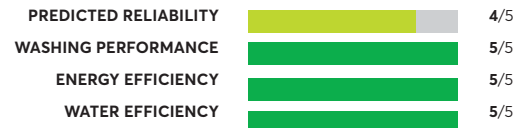

Electrolux ELFW7637AT

✔ CR Recommended

OVERALL SCORE

Samsung WF50A8800AV

✔ CR Recommended

OVERALL SCORE

Maytag MHW5630HW

OVERALL SCORE

Maytag MHW8630HC

OVERALL SCORE

Electrolux ELFW7537AW

OVERALL SCORE

Samsung WF45B6300AW

OVERALL SCORE

56 Rated Models

(as of September 2023)

Samsung WF45T6000AW

OVERALL SCORE

Samsung WF50A8600AE

OVERALL SCORE

Samsung BESPOKE WF53BB8700AT

OVERALL SCORE

Samsung WF46BG6500AV

OVERALL SCORE