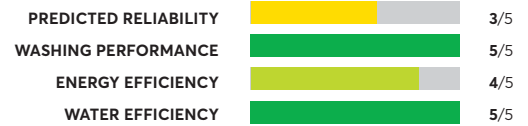

OVERALL SCORE

Whirlpool WFW6620HW

OVERALL SCORE

GE GFW550SSNWW

Similar to tested model: GE GFW650SSNWW

OVERALL SCORE

56 Rated Models

(as of September 2023)

GE GFW650SSNWW

OVERALL SCORE

Electrolux EFLW427UIW

OVERALL SCORE

GE GFW850SPNRS ¹

OVERALL SCORE

Whirlpool WFW8620HC

Similar to tested model: Whirlpool WFW9620HC

OVERALL SCORE

Whirlpool WFW9620HC

OVERALL SCORE

Whirlpool WFW5605MW

OVERALL SCORE

Whirlpool WFW560CHW

Similar to tested model: Whirlpool WFW862CHC

OVERALL SCORE